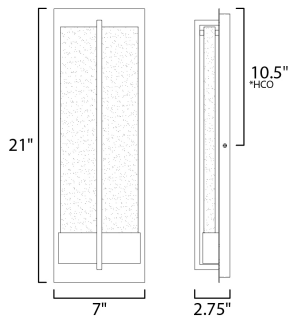

PRODUCT DESCRIPTION

This popular outdoor collection gets an improved facelift and has additional sizes for a more complete collection. The Black finish presents a dramatic background for the solid block of Bubble Glass that is brightly illuminated by the LED concealed in the top housing.